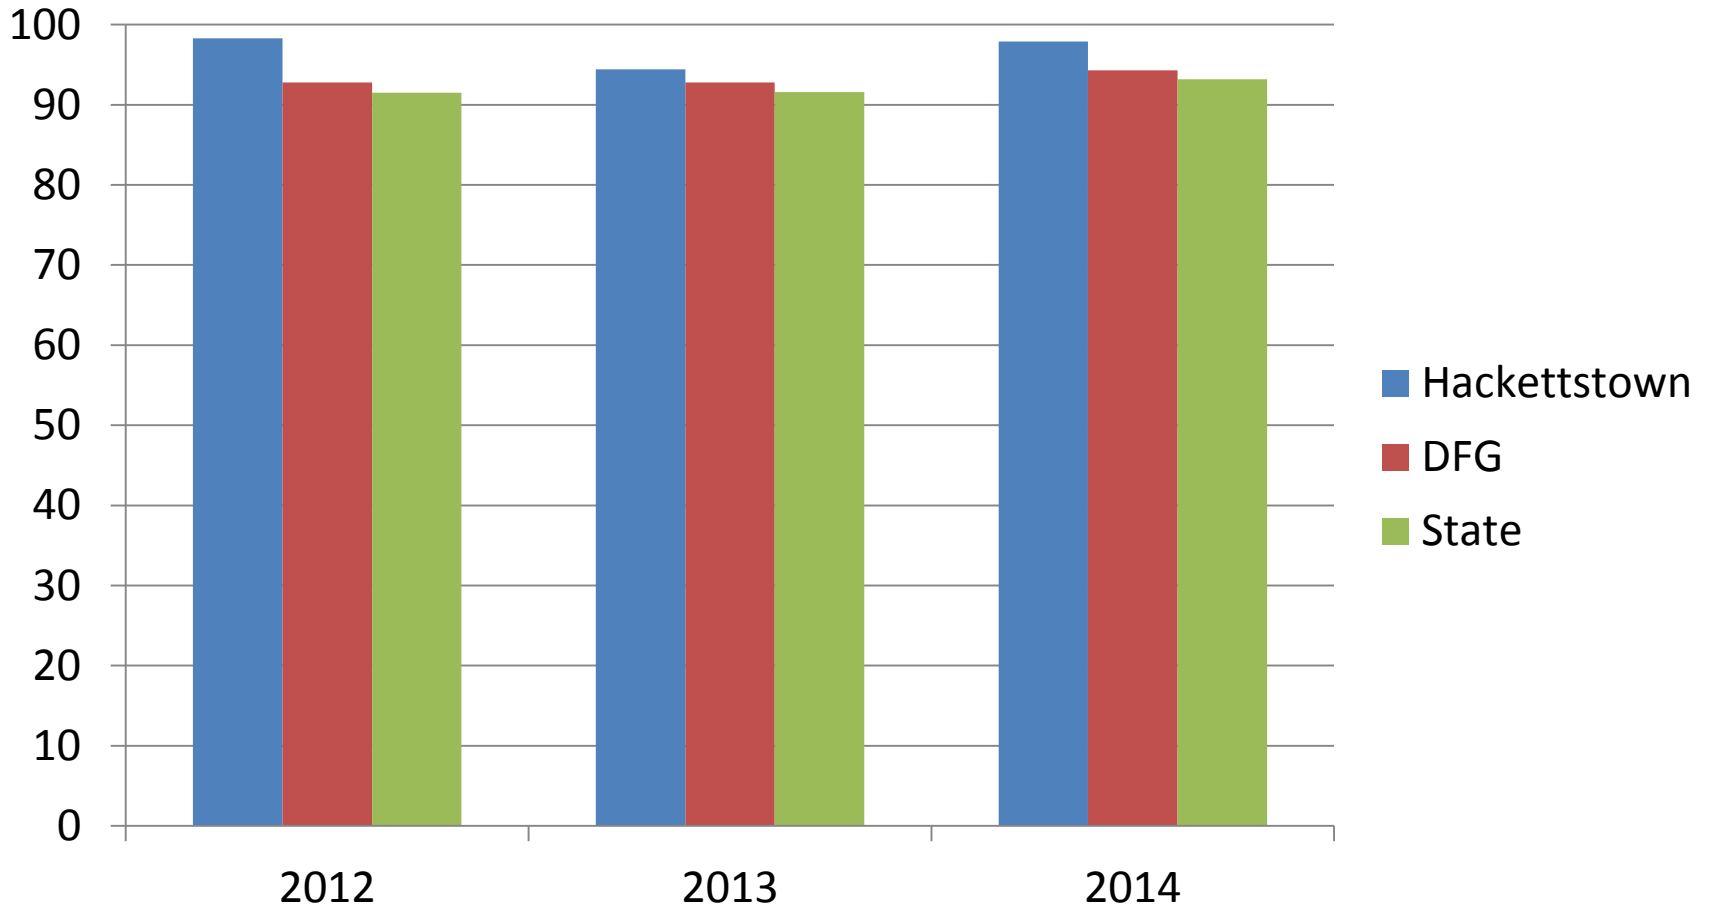

HHS HSPA LAL