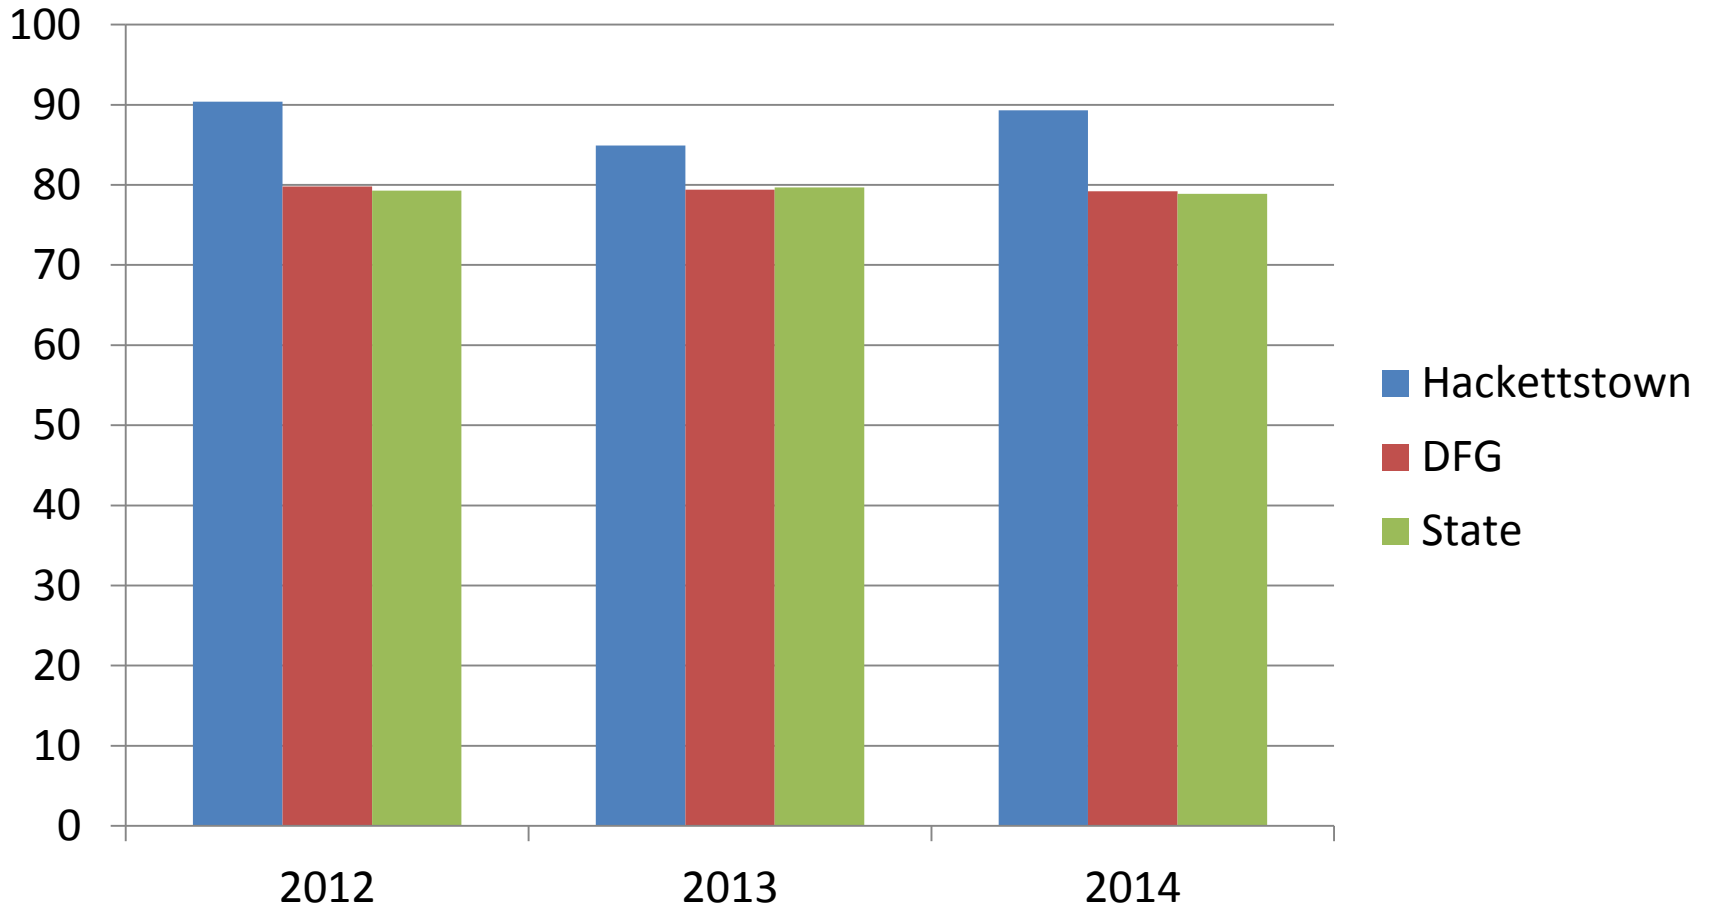

HHS HSPA Math